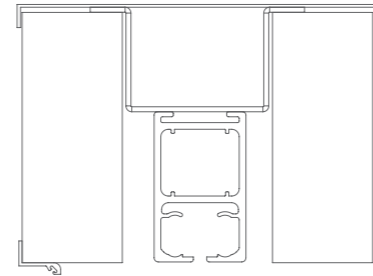

TECHNICAL DETAILS

ALUMINIUM RAIL (A001)

- RAL Color
- Wood Effect

A002

W001

- Massif Wood

W002

01 DOUBLE ANTI-AIR SYSTEM

This system prevents the wind entering between the ceiling cover, rails and gutter, and creates an airtight space into which the wind cannot enter.

02 WATERBLOCK

This prevents rainwater entering the enclosed area, and leads it directly to the front gutter for perfect water drainage.

03 GEOMETRIC CROSS SECTION

With its geometric design, the specially engineered inner section gives maximum strength and wind resistance to the aluminium rail profile.

01 RAIN GUTTER

The gutter with its height adjustment feature, provides the anti-air system, in different positions to ensure a perfect fit, according to the inclination of your product.

02 SEPERATE FRONT BEAM

The separated front beam carries all the weight of the roof without putting any pressure on the gutter. Additionally it is also responsible for carrying awnings and glass systems.

03 VERTICAL BLIND

Horizontal sun rays can be reduced with a vertical blind. It is a full cassette awning and the Ferrari Soltis fabric, provides shade without interrupting the view.

04 GLASS SYSTEMS

Different glass systems can be installed directly onto the front beam.

Distinguished by their design, durability and state-of-the-art detailing, all of our products are certified by TUV and ISO.

HORIZONTAL BEAMS

The front and side beam are on the same horizontal level, giving a continuous line throughout the product, ensuring a smooth relaxing overall look, which is a delight to the eye.

SPOT LIGHTS