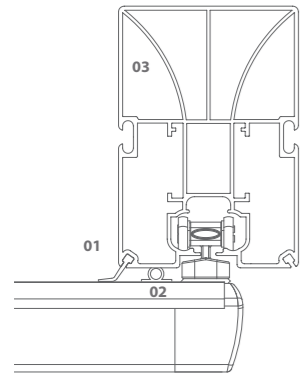

TECHNICAL DETAILS

ALUMINIUM RAIL (A001)