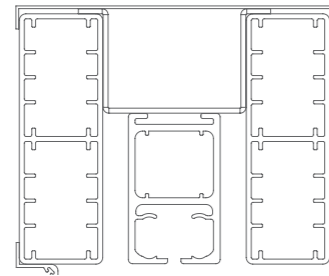

W001

- Massif Wood

W002

01 DOUBLE ANTI-AIR SYSTEM

This system prevents the wind entering between the ceiling cover, rails and gutter, and creates an airtight space into which the wind cannot enter.

02 WATERBLOCK

This prevents rainwater entering the enclosed area, and leads it directly to the front gutter for perfect water drainage.

03 GEOMETRIC CROSS SECTION

With its geometric design, the specially engineered inner section gives maximum strength and wind resistance to the aluminium rail profile.