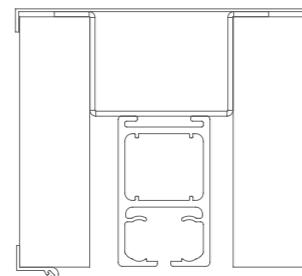

TECHNICAL DETAILS

ALUMINIUM RAIL (A001)

- RAL Color
- Wood Effect

A002

W001

- Massif Wood

W002

01 DOUBLE ANTI-AIR SYSTEM

This system prevents the wind entering between the ceiling cover, rails and gutter, and creates an airtight space into which the wind cannot enter.

02 WATERBLOCK

This prevents rainwater entering the enclosed area, and leads it directly to the front gutter for perfect water drainage.

03 GEOMETRIC CROSS SECTION

With its geometric design, the specially engineered inner section gives maximum strength and wind resistance to the aluminium rail profile.

01 RAIN GUTTER

The gutter with its height adjustment feature, provides the anti-air system, in different positions to ensure a perfect fit, according to the inclination of your product.

02 SEPERATE FRONT BEAM

The separated front beam carries all the weight of the roof without putting any pressure on the gutter. Additionally it is also responsible for carrying awnings and glass systems.

03 VERTICAL BLIND

Horizontal sun rays can be reduced with a vertical blind. It is a full cassette awning and the Ferrari Soltis fabric, provides shade without interrupting the view.

04 GLASS SYSTEMS

Different glass systems can be installed directly onto the front beam.

Distinguished by their design, durability and state-of-the-art detailing, all of our products are certified by TUV and ISO.

HORIZONTAL BEAMS

The front and side beam are on the same horizontal level, giving a continuous line throughout the product, ensuring a smooth relaxing overall look, which is a delight to the eye.

SPOT LIGHTS