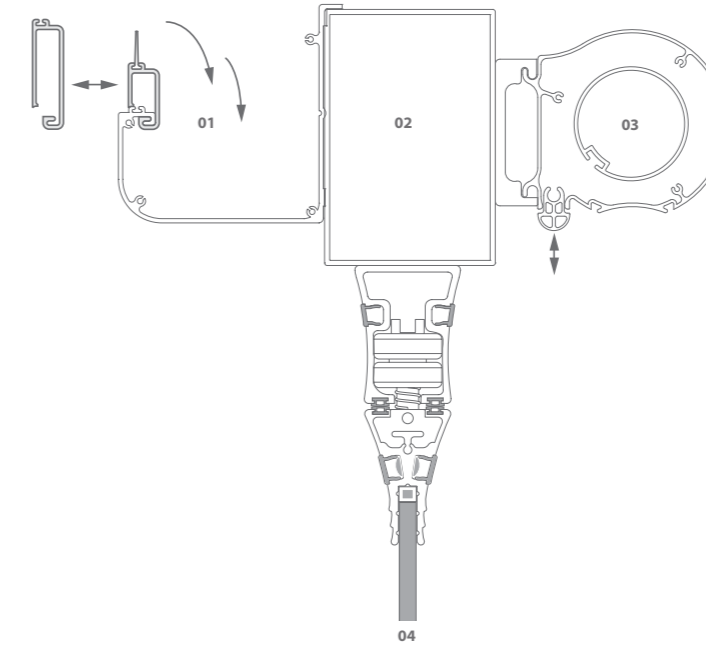

04 GLASS SYSTEMS

Different glass systems can be installed directly onto the front beam.