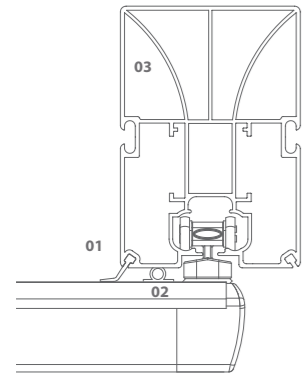

TECHNICAL DETAILS

ALUMINIUM RAIL (A001)