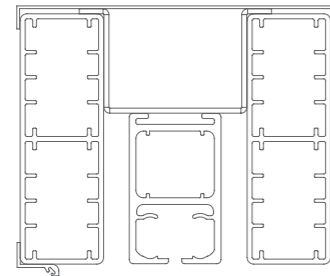

W001

- Massif Wood

W002

01 DOUBLE ANTI-AIR SYSTEM

This system prevents the wind entering between the ceiling cover, rails and gutter, and creates an airtight space into which the wind cannot enter.

02 WATERBLOCK

This prevents rainwater entering the enclosed area, and leads it directly to the front gutter for perfect water drainage.

03 GEOMETRIC CROSS SECTION

With its geometric design, the specially engineered inner section gives maximum strength and wind resistance to the aluminium rail profile.