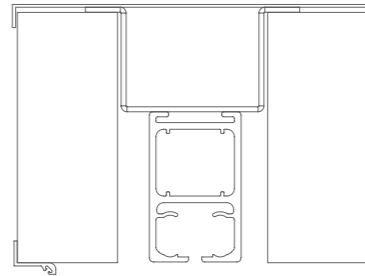

TECHNICAL DETAILS

ALUMINIUM RAIL (A001)

- RAL Color
- Wood Effect

A002

W001

- Massif Wood

W002

01 DOUBLE ANTI-AIR SYSTEM

This system prevents the wind entering between the ceiling cover, rails and gutter, and creates an airtight space into which the wind cannot enter.

02 WATERBLOCK

This prevents rainwater entering the enclosed area, and leads it directly to the front gutter for perfect water drainage.

03 GEOMETRIC CROSS SECTION

With its geometric design, the specially engineered inner section gives maximum strength and wind resistance to the aluminium rail profile.

01 RAIN GUTTER

The gutter with its height adjustment feature, provides the anti-air system, in different positions to ensure a perfect fit, according to the inclination of your product.

02 SEPERATE FRONT BEAM

The separated front beam carries all the weight of the roof without putting any pressure on the gutter. Additionally it is also responsible for carrying awnings and glass systems.

03 VERTICAL BLIND

Horizontal sun rays can be reduced with a vertical blind. It is a full cassette awning and the Ferrari Soltis fabric, provides shade without interrupting the view.

04 GLASS SYSTEMS

Different glass systems can be installed directly onto the front beam.

Distinguished by their design, durability and state-of-the-art detailing, all of our products are certified by TUV and ISO.

HORIZONTAL BEAMS

The front and side beam are on the same horizontal level, giving a continuous line throughout the product, ensuring a smooth relaxing overall look, which is a delight to the eye.

SPOT LIGHTS