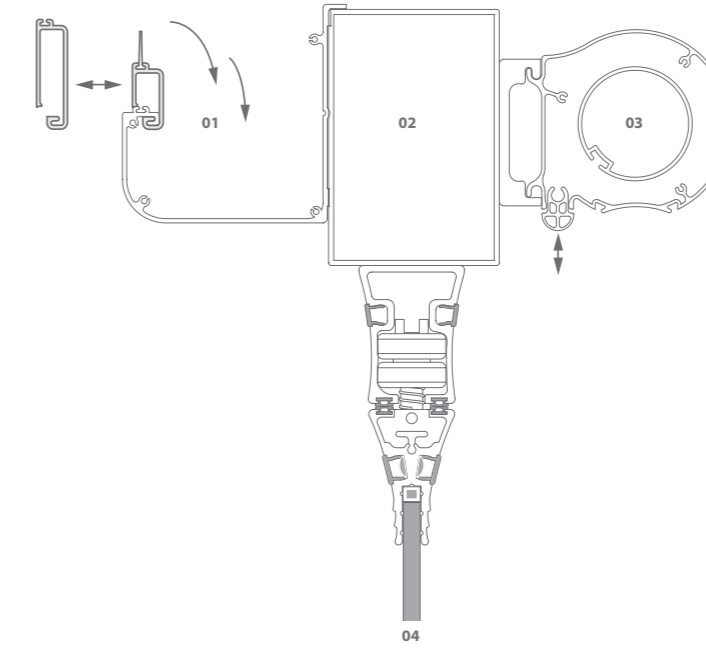

04 GLASS SYSTEMS

Different glass systems can be installed directly onto the front beam.