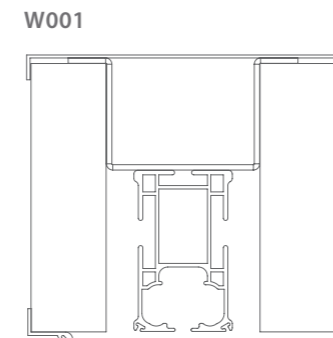

- Massif Wood

01 DOUBLE ANTI-AIR SYSTEM

This system prevents the wind entering between the ceiling cover, rails and gutter, and creates an airtight space into which the wind cannot enter.

02 WATERBLOCK

This prevents rainwater entering the enclosed area, and leads it directly to the front gutter for perfect water drainage.

03 GEOMETRIC CROSS SECTION

With its geometric design, the specially engineered inner section gives maximum strength and wind resistance to the aluminium rail profile.