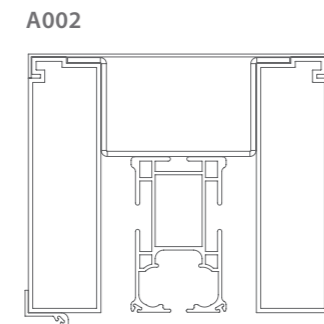

- Massif Wood

01 DOUBLE ANTI-AIR SYSTEM

This system prevents the wind entering between the ceiling cover, rails and gutter, and creates an airtight space into which the wind cannot enter.

02 WATERBLOCK

This prevents rainwater entering the enclosed area, and leads it directly to the front gutter for perfect water drainage.

03 GEOMETRIC CROSS SECTION

With its geometric design, the specially engineered inner section gives maximum strength and wind resistance to the aluminium rail profile.