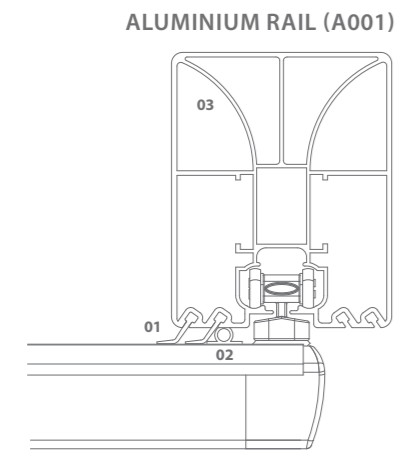

TECHNICAL DETAILS

- RAL Color
- Wood Effect